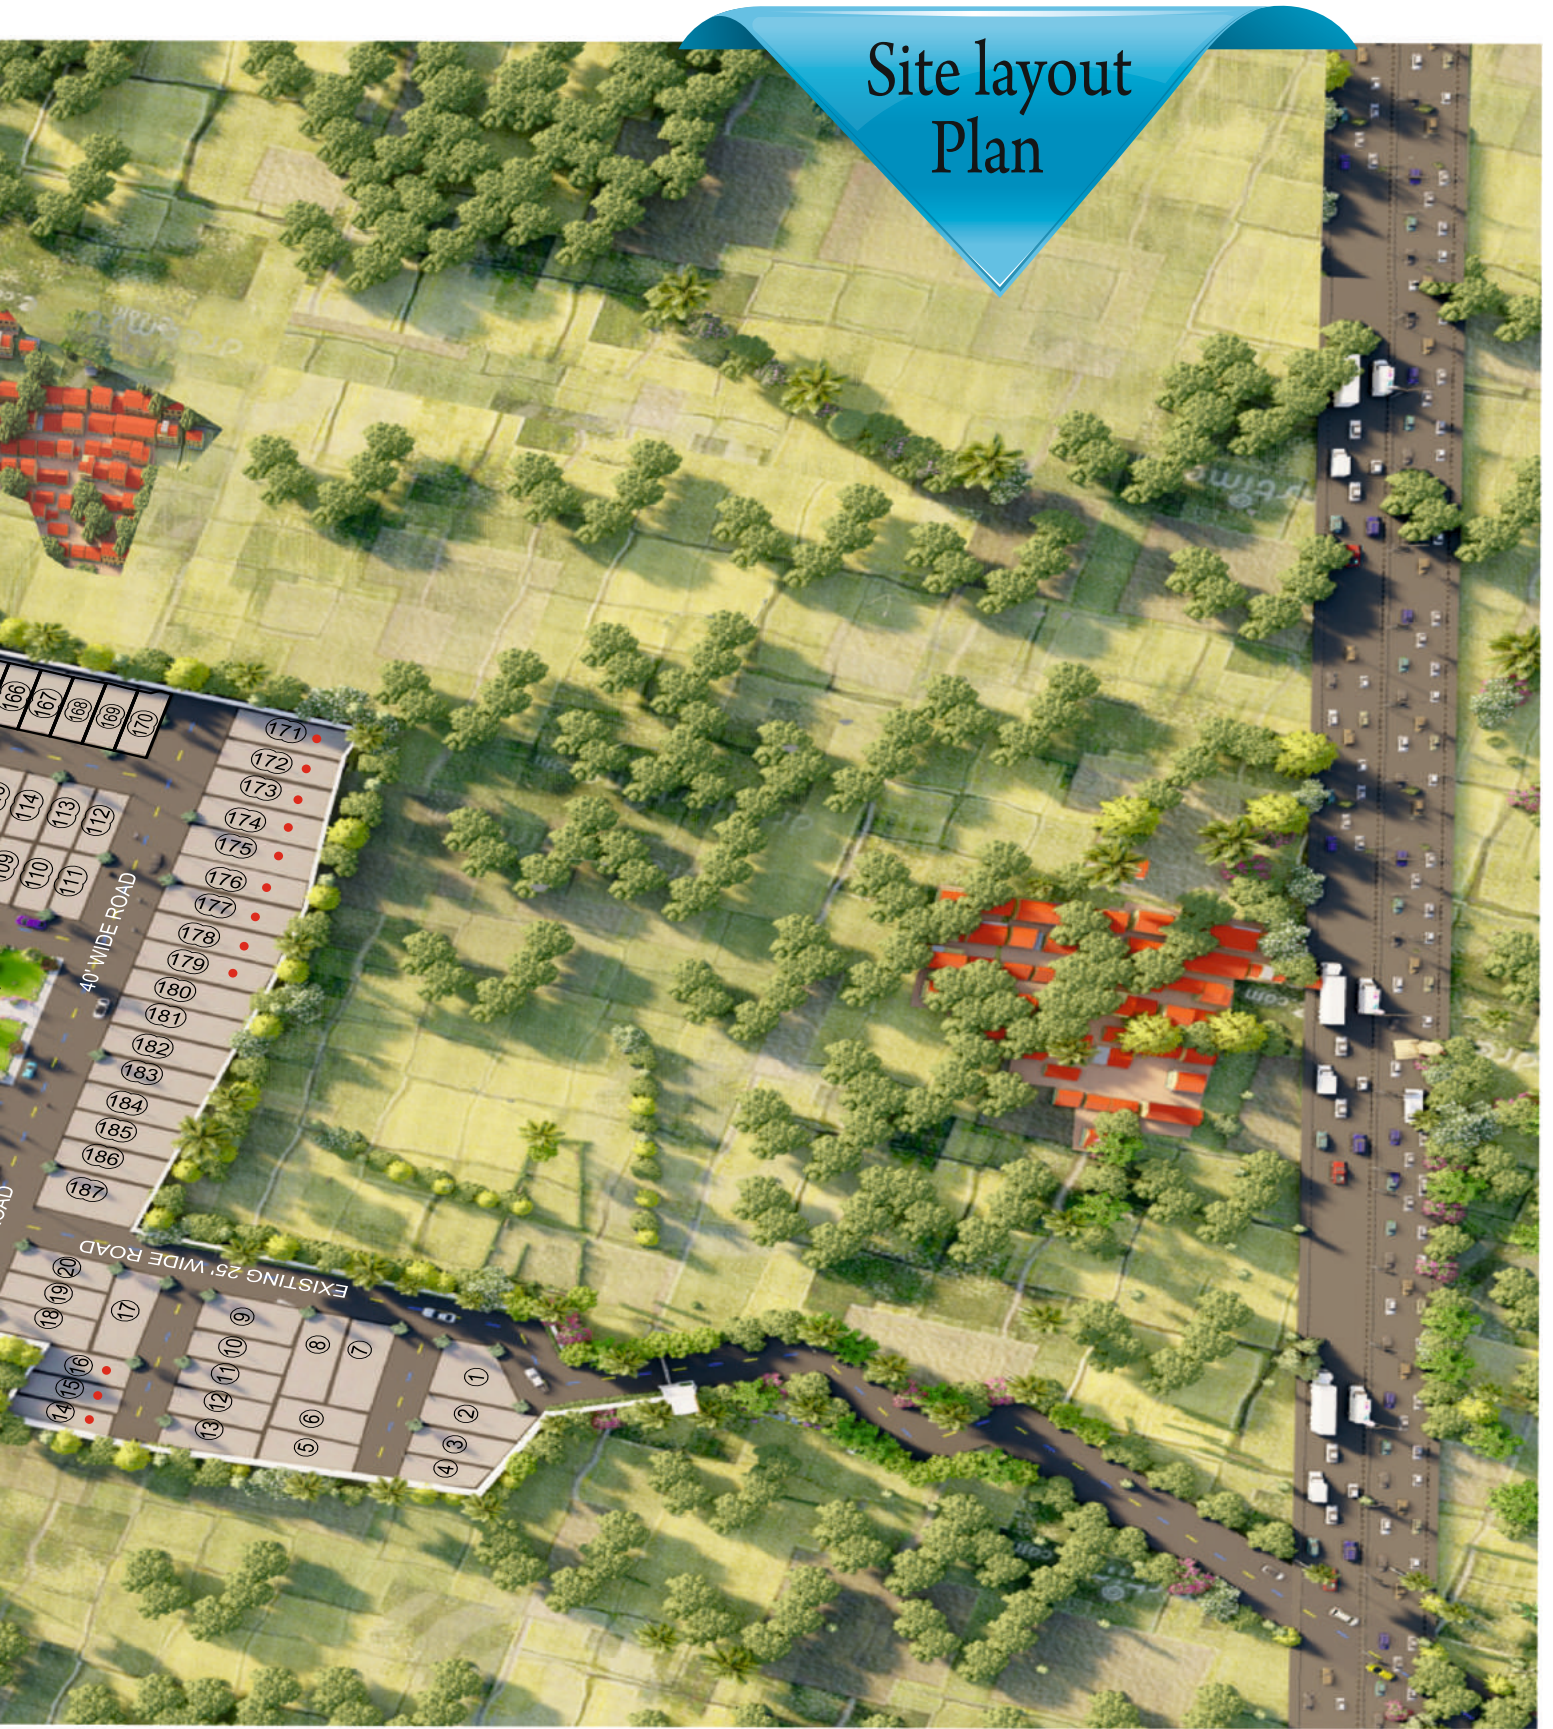

Secured Campus
with Boundary wall

Temple with
Lush green garden

Lush Green garden

Kids play area

CCTV Camera

CC Road

Well Designed
Underground Drainage system

Open Gym

Rain Water
Harvesting.

Street Light

Separate Transformer

Regular
Water Supply

Our Prestigious Journey

Usha Tower

Siddh Shikhar

Mahveer City

Site layout Plan

Siddhi Shikhar Vistar

City Park

Usha Upvan

Lush Green Garden

Open Gym

Kids Play Area

Gazibo

Gazibo

Plot View

Distance Chart

-  CENTRAL UNIVERSITY
7 MINUTE
-  PANDIT SUNDAR LAL UNIVERSITY
2 MINUTE
-  ADHARSHILA VIDYA MANDIR
4MINUTE
-  KONI BUS STOP (RATANPUR MAIN ROAD)
6 MINUTE
-  BIGGEST HOSPITAL IN CHHATTISGARH (SUPER SPECIALITY HOSPITAL)
10 MINUTES
-  SECL OFFICE
12 MINUTE
-  HOTEL & RESTURANT
6 MINUTE
-  APOLLO HOSPITAL
15 MINUTE
-  PETROL PUMP
12 MINUTE