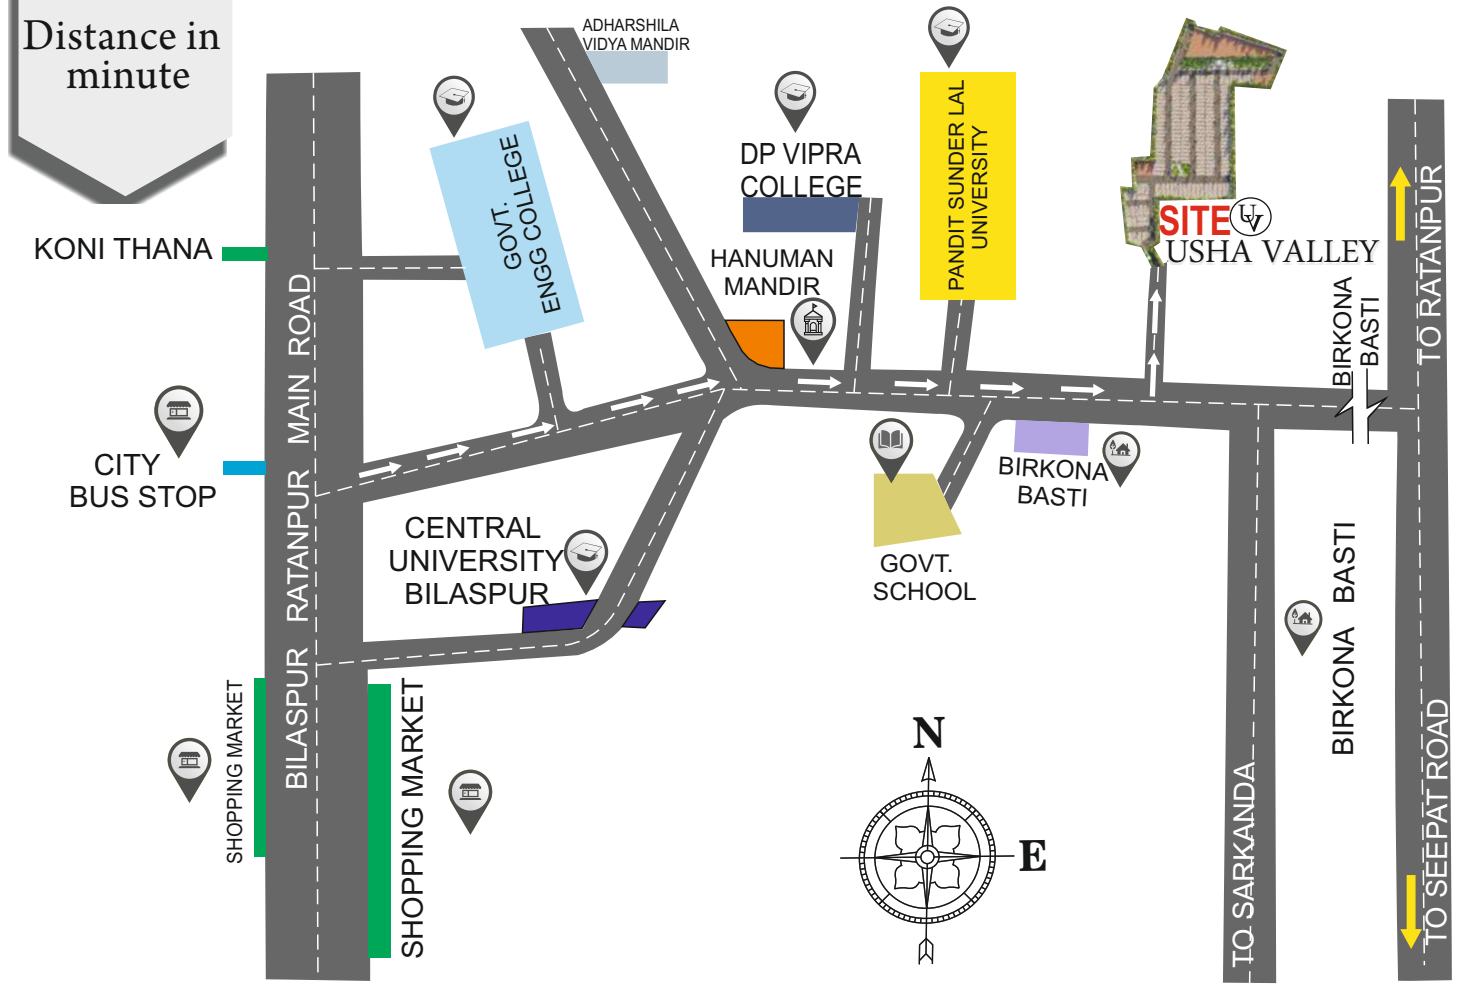

Site layout Plan

Siddhi Shikhar Vistar

City Park

Usha Upvan

Lush Green Garden

Open Gym

Kids Play Area

Gazibo

Gazibo

Plot View

Distance Chart

-  CENTRAL UNIVERSITY
7 MINUTE
-  PANDIT SUNDAR LAL UNIVERSITY
2 MINUTE
-  ADHARSHILA VIDYA MANDIR
4MINUTE
-  KONI BUS STOP (RATANPUR MAIN ROAD)
6 MINUTE
-  BIGGEST HOSPITAL IN CHHATTISGARH (SUPER SPECIALITY HOSPITAL)
10 MINUTES
-  SECL OFFICE
12 MINUTE
-  HOTEL & RESTURANT
6 MINUTE
-  APOLLO HOSPITAL
15 MINUTE
-  PETROL PUMP
12 MINUTE